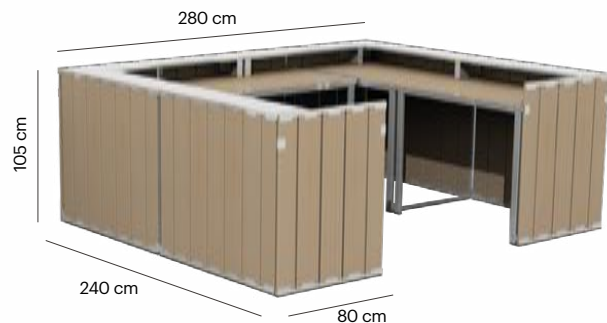

SETUPS | U-BAR BOX

1 box offers multiple configurations from 1,2 m up to 6 m bar.

BOX CONTENTS

Items

	5x CE-0130 Bar long panel 115x105 cm 13,80kg Original White / Grey		4x CE-0146 Connector straight 115x105 cm 3,90 kg
	4x CE-0131 Bar short panel 80x105 cm 9,60 kg Original White / Grey		1x CE-0132 Corner connector right 115x105 cm 4,85 kg
	5x CE-0008 Top panel 115x74 cm 9,15 kg		1x CE-0133 Corner connector left 115x105 cm 4,85 kg
	5x CE-0148 Bar support frame 115x90 cm 6,20 kg		1x CE-0162 Transport box 1.35 120x100x135 cm 65 kg
	6x CE-0116 Bartop metal 115x22x15 cm 4,50 kg		

Transport packaging

Weight
308 kg

Dimensions (LxWxH)
120x100x135 cm

EASY INSTALLATION

The Creative Elements U-Bar box's easy installation is shown on following images. Choose a configuration from following pages and create your favorite setup.

CONFIGURATION 1

PANELS USED IN THIS CONFIGURATION:

- 5x CE-0130 Bar long panel 115x105 cm
- 4x CE-0131 Bar short panel 80x105 cm
- 5x CE-0008 Top panel 115x74 cm
- 5x CE-0148 Bar support frame 115x90 cm
- 5x CE-0116 Bar top metal 115x22x15 cm
- 2x CE-0146 Connector straight 115x105 cm
- 1x CE-0132 Corner connector right 115x105 cm
- 1x CE-0133 Corner connector left 115x105 cm

CONFIGURATION 2

PANELS USED IN THIS CONFIGURATION:

- 5x CE-0130 Bar long panel 115x105 cm
- 4x CE-0131 Bar short panel 80x105 cm
- 5x CE-0008 Top panel 115x74 cm
- 5x CE-0148 Bar support frame 115x90 cm
- 5x CE-0116 Bar top metal 115x22x15 cm
- 3x CE-0146 Connector straight 115x105 cm