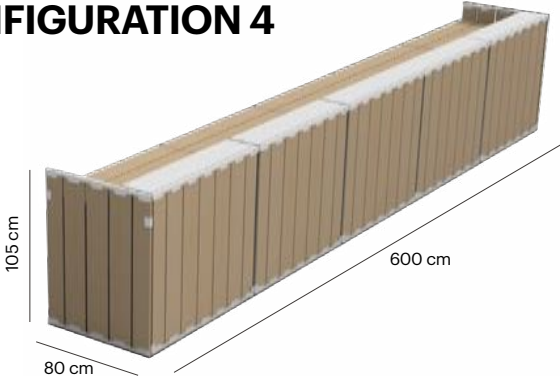

SETUPS | U-BAR BOX

1 box offers multiple configurations from 1,2 m up to 6 m bar.

BOX CONTENTS

Items

	5x CE-0130 Bar long panel 115x105 cm 13,80kg Original White / Grey		4x CE-0146 Connector straight 115x105 cm 3,90 kg
	4x CE-0131 Bar short panel 80x105 cm 9,60 kg Original White / Grey		1x CE-0132 Corner connector right 115x105 cm 4,85 kg
	5x CE-0008 Top panel 115x74 cm 9,15 kg		1x CE-0133 Corner connector left 115x105 cm 4,85 kg
	5x CE-0148 Bar support frame 115x90 cm 6,20 kg		1x CE-0162 Transport box 1.35 120x100x135 cm 65 kg
	6x CE-0116 Bartop metal 115x22x15 cm 4,50 kg		

Transport packaging

Weight
308 kg

Dimensions (LxWxH)
120x100x135 cm

EASY INSTALLATION

The Creative Elements U-Bar box's easy installation is shown on following images. Choose a configuration from following pages and create your favorite setup.

CONFIGURATION 2

PANELS USED IN THIS CONFIGURATION:

- 5x CE-0130 Bar long panel 115x105 cm
- 4x CE-0131 Bar short panel 80x105 cm
- 5x CE-0008 Top panel 115x74 cm
- 5x CE-0148 Bar support frame 115x90 cm
- 5x CE-0116 Bar top metal 115x22x15 cm
- 3x CE-0146 Connector straight 115x105 cm

CONFIGURATION 4

PANELS USED IN THIS CONFIGURATION:

- 5x CE-0130 Bar long panel 115x105 cm
- 2x CE-0131 Bar short panel 80x105 cm
- 5x CE-0008 Top panel 115x74 cm
- 5x CE-0148 Bar support frame 115x90 cm
- 5x CE-0116 Bar top metal 115x22x15 cm
- 4x CE-0146 Connector straight 115x105 cm