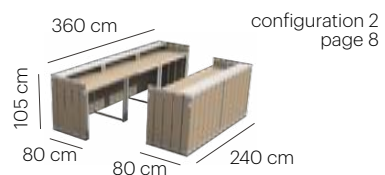

U-BAR BOX
BUILDING
INSTRUCTION

UNIQUE CLICK SYSTEM

The Creative Elements U-Bar box offers multiple configurations from 1,2 m up to 6 m bar. Because of its **unique click system, so no tools or screws required for installation.**

SETUPS | U-BAR BOX

1 box offers multiple configurations from 1,2 m up to 6 m bar.

BOX CONTENTS

Items

	5x CE-0130 Bar long panel 115x105 cm 13,80kg Original White / Grey		4x CE-0146 Connector straight 115x105 cm 3,90 kg
	4x CE-0131 Bar short panel 80x105 cm 9,60 kg Original White / Grey		1x CE-0132 Corner connector right 115x105 cm 4,85 kg
	5x CE-0008 Top panel 115x74 cm 9,15 kg		1x CE-0133 Corner connector left 115x105 cm 4,85 kg
	5x CE-0148 Bar support frame 115x90 cm 6,20 kg		1x CE-0162 Transport box 1.35 120x100x135 cm 65 kg
	6x CE-0116 Bartop metal 115x22x15 cm 4,50 kg		

Transport packaging

Weight
308 kg

Dimensions (LxWxH)
120x100x135 cm

EASY INSTALLATION

The Creative Elements U-Bar box's easy installation is shown on following images. Choose a configuration from following pages and create your favorite setup.

CONFIGURATION 1

PANELS USED IN THIS CONFIGURATION:

- 5x CE-0130 Bar long panel 115x105 cm
- 4x CE-0131 Bar short panel 80x105 cm
- 5x CE-0008 Top panel 115x74 cm
- 5x CE-0148 Bar support frame 115x90 cm
- 5x CE-0116 Bar top metal 115x22x15 cm
- 2x CE-0146 Connector straight 115x105 cm
- 1x CE-0132 Corner connector right 115x105 cm
- 1x CE-0133 Corner connector left 115x105 cm