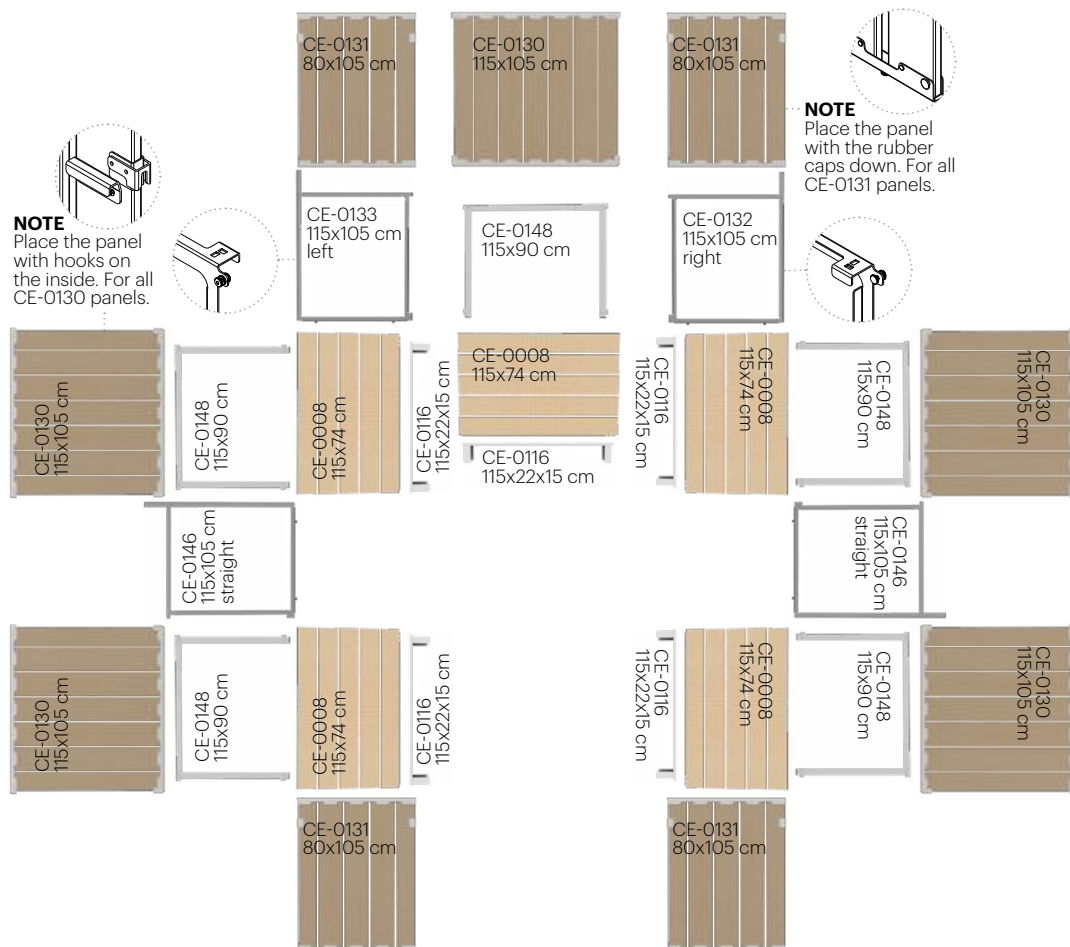

SETUPS | U-BAR BOX

1 box offers multiple configurations from 1,2 m up to 6 m bar.

BOX CONTENTS

Items

	5x CE-0130 Bar long panel 115x105 cm 13,80kg Original White / Grey		4x CE-0146 Connector straight 115x105 cm 3,90 kg
	4x CE-0131 Bar short panel 80x105 cm 9,60 kg Original White / Grey		1x CE-0132 Corner connector right 115x105 cm 4,85 kg
	5x CE-0008 Top panel 115x74 cm 9,15 kg		1x CE-0133 Corner connector left 115x105 cm 4,85 kg
	5x CE-0148 Bar support frame 115x90 cm 6,20 kg		1x CE-0162 Transport box 1.35 120x100x135 cm 65 kg
	6x CE-0116 Bartop metal 115x22x15 cm 4,50 kg		

Transport packaging

Weight
308 kg

Dimensions (LxWxH)
120x100x135 cm

EASY INSTALLATION

The Creative Elements U-Bar box's easy installation is shown on following images. Choose a configuration from following pages and create your favorite setup.

CONFIGURATION 1

PANELS USED IN THIS CONFIGURATION:

- 5x CE-0130 Bar long panel 115x105 cm
- 4x CE-0131 Bar short panel 80x105 cm
- 5x CE-0008 Top panel 115x74 cm
- 5x CE-0148 Bar support frame 115x90 cm
- 5x CE-0116 Bar top metal 115x22x15 cm
- 2x CE-0146 Connector straight 115x105 cm
- 1x CE-0132 Corner connector right 115x105 cm
- 1x CE-0133 Corner connector left 115x105 cm

CONFIGURATION 2

PANELS USED IN THIS CONFIGURATION:

- 5x CE-0130 Bar long panel 115x105 cm
- 4x CE-0131 Bar short panel 80x105 cm
- 5x CE-0008 Top panel 115x74 cm
- 5x CE-0148 Bar support frame 115x90 cm
- 5x CE-0116 Bar top metal 115x22x15 cm
- 3x CE-0146 Connector straight 115x105 cm