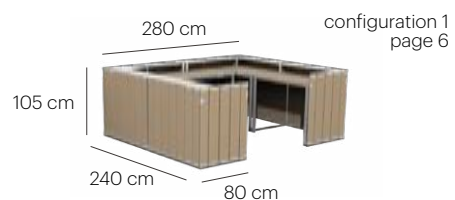

U-BAR BOX
BUILDING
INSTRUCTION

UNIQUE CLICK SYSTEM

The Creative Elements U-Bar box offers multiple configurations from 1,2 m up to 6 m bar. Because of its **unique click system, so no tools or screws required for installation.**

SETUPS | U-BAR BOX

1 box offers multiple configurations from 1,2 m up to 6 m bar.

BOX CONTENTS

Items

	5x CE-0130 Bar long panel 115x105 cm 13,80kg Original White / Grey		4x CE-0146 Connector straight 115x105 cm 3,90 kg
	4x CE-0131 Bar short panel 80x105 cm 9,60 kg Original White / Grey		1x CE-0132 Corner connector right 115x105 cm 4,85 kg
	5x CE-0008 Top panel 115x74 cm 9,15 kg		1x CE-0133 Corner connector left 115x105 cm 4,85 kg
	5x CE-0148 Bar support frame 115x90 cm 6,20 kg		1x CE-0162 Transport box 1.35 120x100x135 cm 65 kg
	6x CE-0116 Bartop metal 115x22x15 cm 4,50 kg		

Transport packaging

Weight
308 kg

Dimensions (LxWxH)
120x100x135 cm

EASY INSTALLATION

The Creative Elements U-Bar box's easy installation is shown on following images. Choose a configuration from following pages and create your favorite setup.

CONFIGURATION 1

PANELS USED IN THIS CONFIGURATION:

- 5x CE-0130 Bar long panel 115x105 cm
- 4x CE-0131 Bar short panel 80x105 cm
- 5x CE-0008 Top panel 115x74 cm
- 5x CE-0148 Bar support frame 115x90 cm
- 5x CE-0116 Bar top metal 115x22x15 cm
- 2x CE-0146 Connector straight 115x105 cm
- 1x CE-0132 Corner connector right 115x105 cm
- 1x CE-0133 Corner connector left 115x105 cm