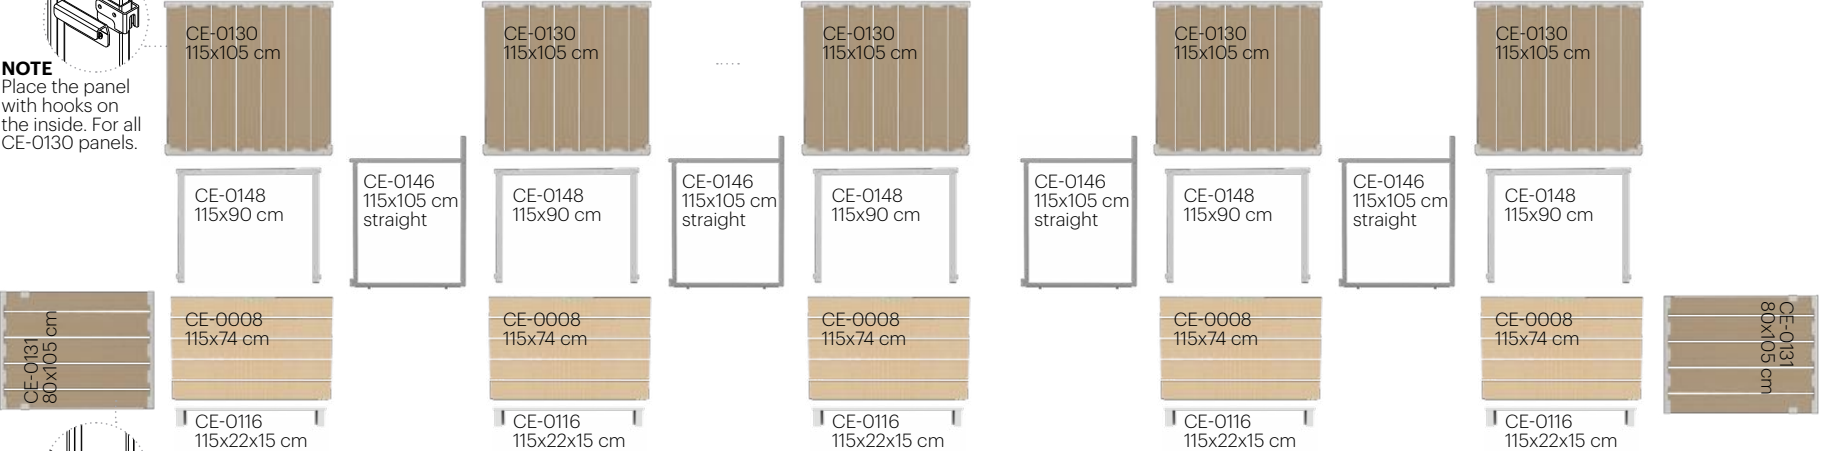

SETUPS | U-BAR BOX

1 box offers multiple configurations from 1,2 m up to 6 m bar.

BOX CONTENTS

Items

	5x CE-0130 Bar long panel 115x105 cm 13,80kg Original White / Grey		4x CE-0146 Connector straight 115x105 cm 3,90 kg
	4x CE-0131 Bar short panel 80x105 cm 9,60 kg Original White / Grey		1x CE-0132 Corner connector right 115x105 cm 4,85 kg
	5x CE-0008 Top panel 115x74 cm 9,15 kg		1x CE-0133 Corner connector left 115x105 cm 4,85 kg
	5x CE-0148 Bar support frame 115x90 cm 6,20 kg		1x CE-0162 Transport box 1.35 120x100x135 cm 65 kg
	6x CE-0116 Bartop metal 115x22x15 cm 4,50 kg		

CONFIGURATION 2

PANELS USED IN THIS CONFIGURATION:

- 5x CE-0130 Bar long panel 115x105 cm
- 4x CE-0131 Bar short panel 80x105 cm
- 5x CE-0008 Top panel 115x74 cm
- 5x CE-0148 Bar support frame 115x90 cm
- 5x CE-0116 Bar top metal 115x22x15 cm
- 3x CE-0146 Connector straight 115x105 cm

CONFIGURATION 4

PANELS USED IN THIS CONFIGURATION:

- 5x CE-0130 Bar long panel 115x105 cm
- 2x CE-0131 Bar short panel 80x105 cm
- 5x CE-0008 Top panel 115x74 cm
- 5x CE-0148 Bar support frame 115x90 cm
- 5x CE-0116 Bar top metal 115x22x15 cm
- 4x CE-0146 Connector straight 115x105 cm

NOTE
Place the panel with hooks on the inside. For all CE-0130 panels.

NOTE
Place the panel with the rubber caps down. For all CE-0131 panels.

CONFIGURATION 5

PANELS USED IN THIS CONFIGURATION:

- 5x CE-0130 Bar long panel 115x105 cm
- 4x CE-0131 Bar short panel 80x105 cm
- 5x CE-0008 Top panel 115x74 cm
- 5x CE-0148 Bar support frame 115x90 cm
- 5x CE-0116 Bar top metal 115x22x15 cm
- 3x CE-0146 Connector straight 115x105 cm