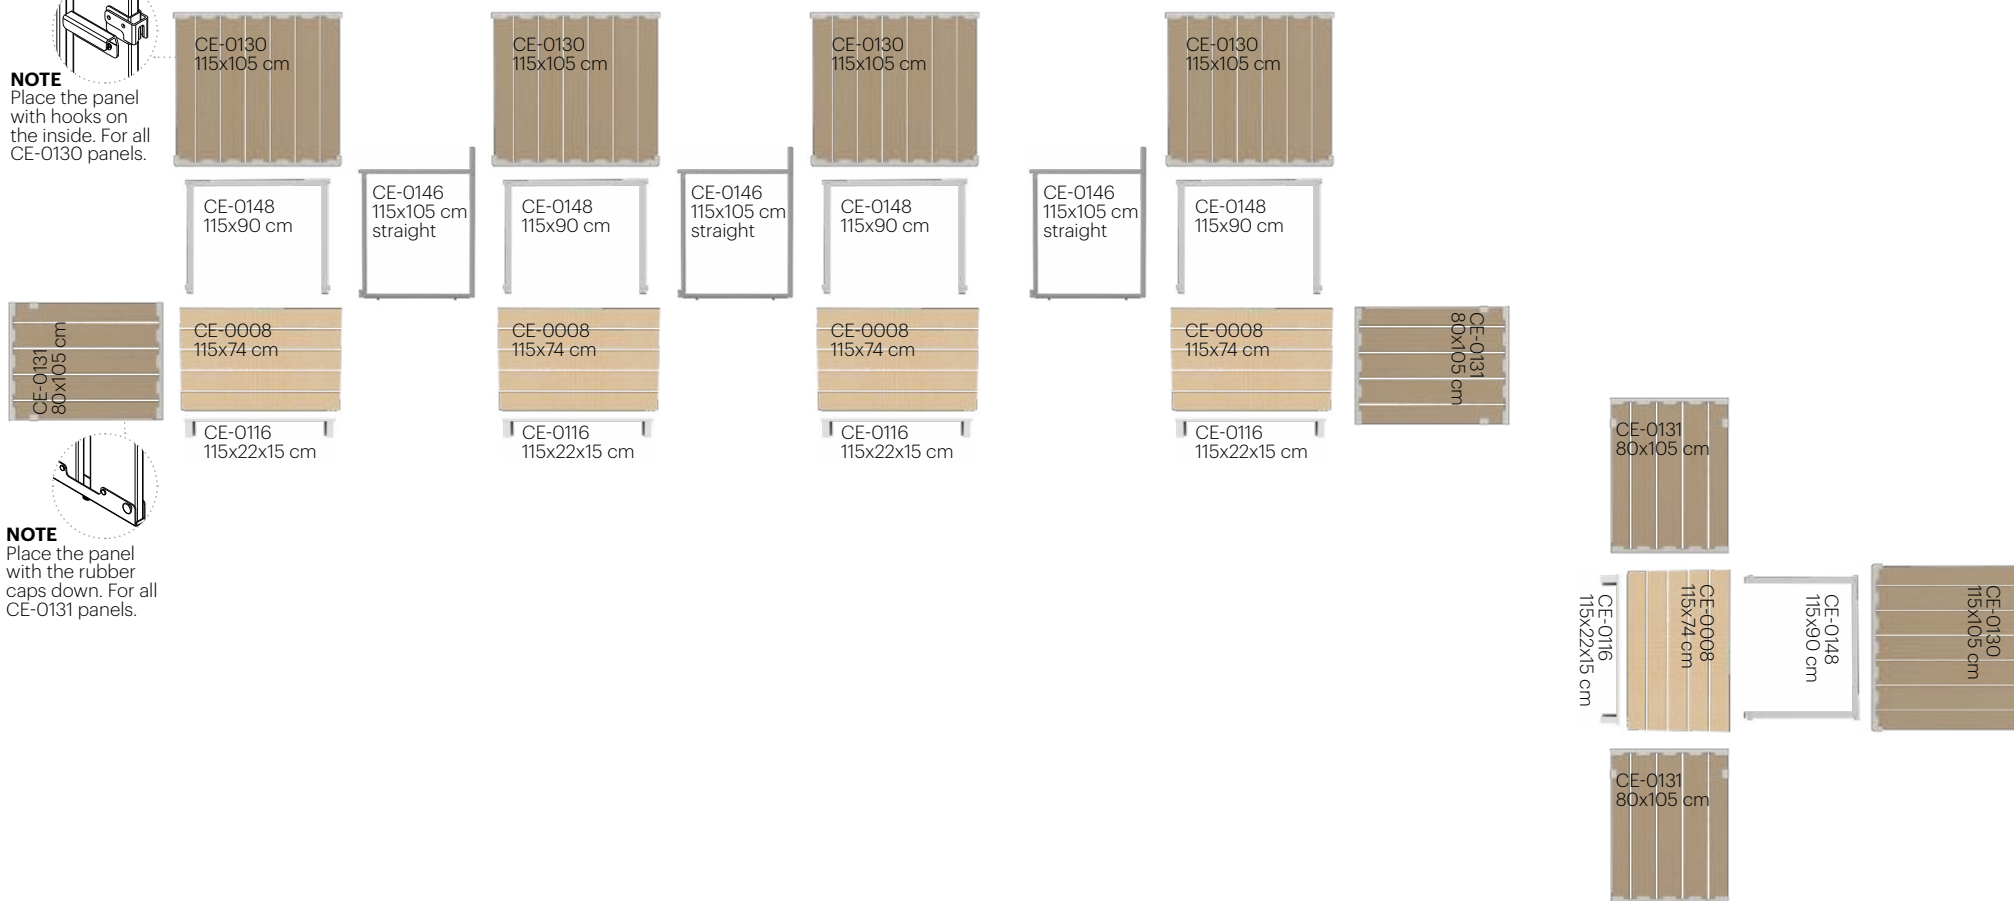

SETUPS | U-BAR BOX

1 box offers multiple configurations from 1,2 m up to 6 m bar.

BOX CONTENTS

Items

	5x CE-0130 Bar long panel 115x105 cm 13,80kg Original White / Grey		4x CE-0146 Connector straight 115x105 cm 3,90 kg
	4x CE-0131 Bar short panel 80x105 cm 9,60 kg Original White / Grey		1x CE-0132 Corner connector right 115x105 cm 4,85 kg
	5x CE-0008 Top panel 115x74 cm 9,15 kg		1x CE-0133 Corner connector left 115x105 cm 4,85 kg
	5x CE-0148 Bar support frame 115x90 cm 6,20 kg		1x CE-0162 Transport box 1.35 120x100x135 cm 65 kg
	6x CE-0116 Bartop metal 115x22x15 cm 4,50 kg		

CONFIGURATION 4

PANELS USED IN THIS CONFIGURATION:

- 5x CE-0130 Bar long panel 115x105 cm
- 2x CE-0131 Bar short panel 80x105 cm
- 5x CE-0008 Top panel 115x74 cm
- 5x CE-0148 Bar support frame 115x90 cm
- 5x CE-0116 Bar top metal 115x22x15 cm
- 4x CE-0146 Connector straight 115x105 cm

NOTE
Place the panel with hooks on the inside. For all CE-0130 panels.

NOTE
Place the panel with the rubber caps down. For all CE-0131 panels.

CONFIGURATION 5

PANELS USED IN THIS CONFIGURATION:

- 5x CE-0130 Bar long panel 115x105 cm
- 4x CE-0131 Bar short panel 80x105 cm
- 5x CE-0008 Top panel 115x74 cm
- 5x CE-0148 Bar support frame 115x90 cm
- 5x CE-0116 Bar top metal 115x22x15 cm
- 3x CE-0146 Connector straight 115x105 cm

NOTE
Place the panel with hooks on the inside. For all CE-0130 panels.

NOTE
Place the panel with the rubber caps down. For all CE-0131 panels.