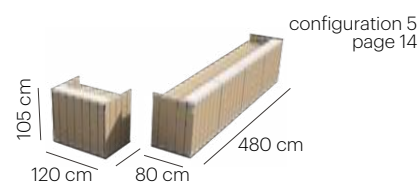

U-BAR BOX
BUILDING
INSTRUCTION

UNIQUE CLICK SYSTEM

The Creative Elements U-Bar box offers multiple configurations from 1,2 m up to 6 m bar. Because of its **unique click system, so no tools or screws required for installation.**

SETUPS | U-BAR BOX

1 box offers multiple configurations from 1,2 m up to 6 m bar.

BOX CONTENTS

Items

	5x CE-0130 Bar long panel 115x105 cm 13,80kg Original White / Grey		4x CE-0146 Connector straight 115x105 cm 3,90 kg
	4x CE-0131 Bar short panel 80x105 cm 9,60 kg Original White / Grey		1x CE-0132 Corner connector right 115x105 cm 4,85 kg
	5x CE-0008 Top panel 115x74 cm 9,15 kg		1x CE-0133 Corner connector left 115x105 cm 4,85 kg
	5x CE-0148 Bar support frame 115x90 cm 6,20 kg		1x CE-0162 Transport box 1.35 120x100x135 cm 65 kg
	6x CE-0116 Bartop metal 115x22x15 cm 4,50 kg		

Transport packaging

Weight
308 kg

Dimensions (LxWxH)
120x100x135 cm

EASY INSTALLATION

The Creative Elements U-Bar box's easy installation is shown on following images. Choose a configuration from following pages and create your favorite setup.

CONFIGURATION 1

PANELS USED IN THIS CONFIGURATION:

- 5x CE-0130 Bar long panel 115x105 cm
- 4x CE-0131 Bar short panel 80x105 cm
- 5x CE-0008 Top panel 115x74 cm
- 5x CE-0148 Bar support frame 115x90 cm
- 5x CE-0116 Bar top metal 115x22x15 cm
- 2x CE-0146 Connector straight 115x105 cm
- 1x CE-0132 Corner connector right 115x105 cm
- 1x CE-0133 Corner connector left 115x105 cm