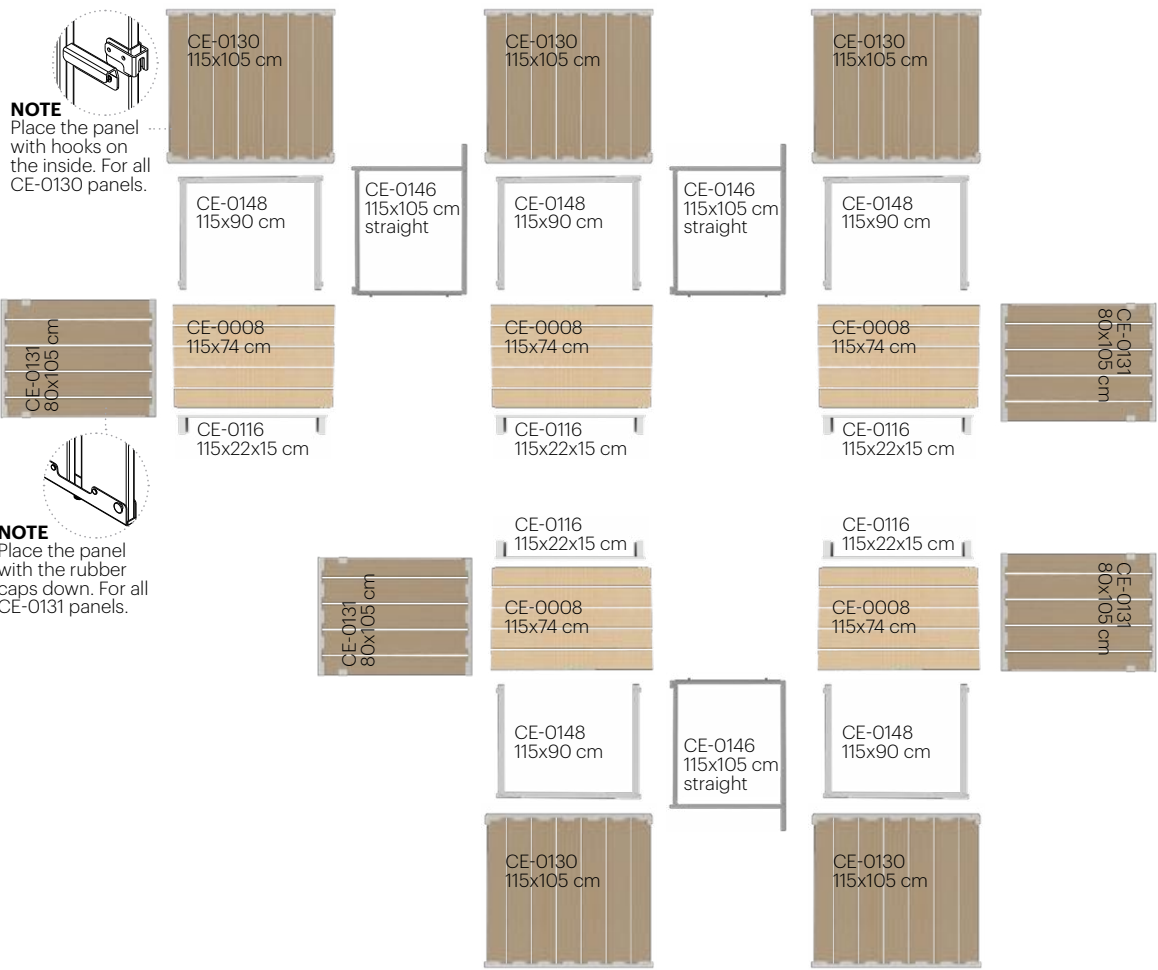

SETUPS | U-BAR BOX

1 box offers multiple configurations from 1,2 m up to 6 m bar.

BOX CONTENTS

Items

	5x CE-0130 Bar long panel 115x105 cm 13,80kg Original White / Grey		4x CE-0146 Connector straight 115x105 cm 3,90 kg
	4x CE-0131 Bar short panel 80x105 cm 9,60 kg Original White / Grey		1x CE-0132 Corner connector right 115x105 cm 4,85 kg
	5x CE-0008 Top panel 115x74 cm 9,15 kg		1x CE-0133 Corner connector left 115x105 cm 4,85 kg
	5x CE-0148 Bar support frame 115x90 cm 6,20 kg		1x CE-0162 Transport box 1.35 120x100x135 cm 65 kg
	6x CE-0116 Bartop metal 115x22x15 cm 4,50 kg		

CONFIGURATION 1

PANELS USED IN THIS CONFIGURATION:

- 5x CE-0130 Bar long panel 115x105 cm
- 4x CE-0131 Bar short panel 80x105 cm
- 5x CE-0008 Top panel 115x74 cm
- 5x CE-0148 Bar support frame 115x90 cm
- 5x CE-0116 Bar top metal 115x22x15 cm
- 2x CE-0146 Connector straight 115x105 cm
- 1x CE-0132 Corner connector right 115x105 cm
- 1x CE-0133 Corner connector left 115x105 cm

CONFIGURATION 2

PANELS USED IN THIS CONFIGURATION:

- 5x CE-0130 Bar long panel 115x105 cm
- 4x CE-0131 Bar short panel 80x105 cm
- 5x CE-0008 Top panel 115x74 cm
- 5x CE-0148 Bar support frame 115x90 cm
- 5x CE-0116 Bar top metal 115x22x15 cm
- 3x CE-0146 Connector straight 115x105 cm

CONFIGURATION 4

PANELS USED IN THIS CONFIGURATION:

- 5x CE-0130 Bar long panel 115x105 cm
- 2x CE-0131 Bar short panel 80x105 cm
- 5x CE-0008 Top panel 115x74 cm
- 5x CE-0148 Bar support frame 115x90 cm
- 5x CE-0116 Bar top metal 115x22x15 cm
- 4x CE-0146 Connector straight 115x105 cm