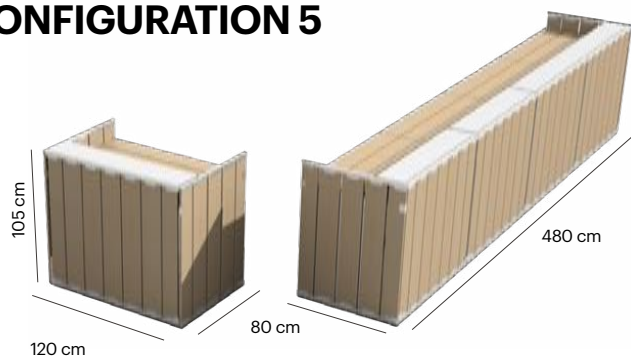

SETUPS | U-BAR BOX

1 box offers multiple configurations from 1,2 m up to 6 m bar.

BOX CONTENTS

Items

	5x CE-0130 Bar long panel 115x105 cm 13,80kg Original White / Grey		4x CE-0146 Connector straight 115x105 cm 3,90 kg
	4x CE-0131 Bar short panel 80x105 cm 9,60 kg Original White / Grey		1x CE-0132 Corner connector right 115x105 cm 4,85 kg
	5x CE-0008 Top panel 115x74 cm 9,15 kg		1x CE-0133 Corner connector left 115x105 cm 4,85 kg
	5x CE-0148 Bar support frame 115x90 cm 6,20 kg		1x CE-0162 Transport box 1.35 120x100x135 cm 65 kg
	6x CE-0116 Bartop metal 115x22x15 cm 4,50 kg		

CONFIGURATION 2

PANELS USED IN THIS CONFIGURATION:

- 5x CE-0130 Bar long panel 115x105 cm
- 4x CE-0131 Bar short panel 80x105 cm
- 5x CE-0008 Top panel 115x74 cm
- 5x CE-0148 Bar support frame 115x90 cm
- 5x CE-0116 Bar top metal 115x22x15 cm
- 3x CE-0146 Connector straight 115x105 cm

CONFIGURATION 4

PANELS USED IN THIS CONFIGURATION:

- 5x CE-0130 Bar long panel 115x105 cm
- 2x CE-0131 Bar short panel 80x105 cm
- 5x CE-0008 Top panel 115x74 cm
- 5x CE-0148 Bar support frame 115x90 cm
- 5x CE-0116 Bar top metal 115x22x15 cm
- 4x CE-0146 Connector straight 115x105 cm

NOTE
Place the panel with hooks on the inside. For all CE-0130 panels.

NOTE
Place the panel with the rubber caps down. For all CE-0131 panels.

CONFIGURATION 5

PANELS USED IN THIS CONFIGURATION:

- 5x CE-0130 Bar long panel 115x105 cm
- 4x CE-0131 Bar short panel 80x105 cm
- 5x CE-0008 Top panel 115x74 cm
- 5x CE-0148 Bar support frame 115x90 cm
- 5x CE-0116 Bar top metal 115x22x15 cm
- 3x CE-0146 Connector straight 115x105 cm