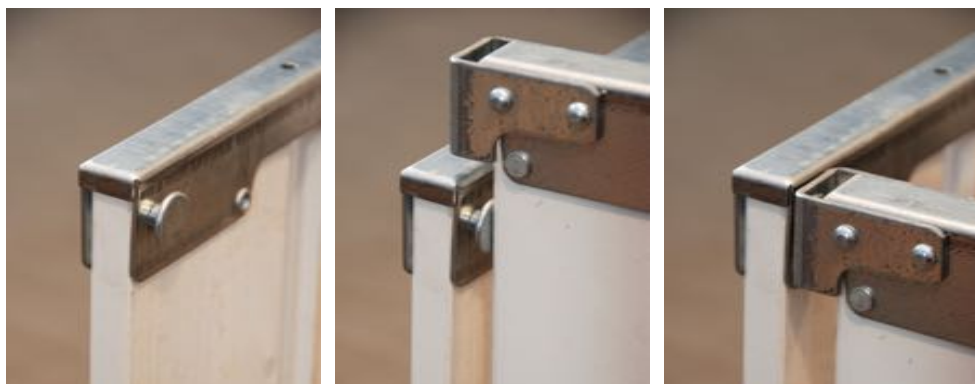

U-BAR BOX
BUILDING
INSTRUCTION

UNIQUE CLICK SYSTEM

The Creative Elements U-Bar box offers multiple configurations from 1,2 m up to 6 m bar. Because of its **unique click system, so no tools or screws required for installation.**

SETUPS | U-BAR BOX

1 box offers multiple configurations from 1,2 m up to 6 m bar.

BOX CONTENTS

Items

	5x CE-0130 Bar long panel 115x105 cm 13,80kg Original White / Grey		4x CE-0146 Connector straight 115x105 cm 3,90 kg
	4x CE-0131 Bar short panel 80x105 cm 9,60 kg Original White / Grey		1x CE-0132 Corner connector right 115x105 cm 4,85 kg
	5x CE-0008 Top panel 115x74 cm 9,15 kg		1x CE-0133 Corner connector left 115x105 cm 4,85 kg
	5x CE-0148 Bar support frame 115x90 cm 6,20 kg		1x CE-0162 Transport box 1.35 120x100x135 cm 65 kg
	6x CE-0116 Bartop metal 115x22x15 cm 4,50 kg		

CONFIGURATION 1

PANELS USED IN THIS CONFIGURATION:

- 5x CE-0130 Bar long panel 115x105 cm
- 4x CE-0131 Bar short panel 80x105 cm
- 5x CE-0008 Top panel 115x74 cm
- 5x CE-0148 Bar support frame 115x90 cm
- 5x CE-0116 Bar top metal 115x22x15 cm
- 2x CE-0146 Connector straight 115x105 cm
- 1x CE-0132 Corner connector right 115x105 cm
- 1x CE-0133 Corner connector left 115x105 cm

NOTE
Place the panel with hooks on the inside. For all CE-0130 panels.

NOTE
Place the panel with the rubber caps down. For all CE-0131 panels.

CONFIGURATION 5

PANELS USED IN THIS CONFIGURATION:

- 5x CE-0130 Bar long panel 115x105 cm
- 4x CE-0131 Bar short panel 80x105 cm
- 5x CE-0008 Top panel 115x74 cm
- 5x CE-0148 Bar support frame 115x90 cm
- 5x CE-0116 Bar top metal 115x22x15 cm
- 3x CE-0146 Connector straight 115x105 cm