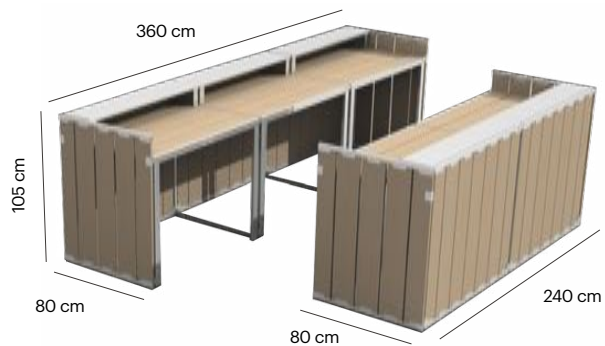

SETUPS | U-BAR BOX

1 box offers multiple configurations from 1,2 m up to 6 m bar.

BOX CONTENTS

Items

	5x CE-0130 Bar long panel 115x105 cm 13,80kg Original White / Grey		4x CE-0146 Connector straight 115x105 cm 3,90 kg
	4x CE-0131 Bar short panel 80x105 cm 9,60 kg Original White / Grey		1x CE-0132 Corner connector right 115x105 cm 4,85 kg
	5x CE-0008 Top panel 115x74 cm 9,15 kg		1x CE-0133 Corner connector left 115x105 cm 4,85 kg
	5x CE-0148 Bar support frame 115x90 cm 6,20 kg		1x CE-0162 Transport box 1.35 120x100x135 cm 65 kg
	6x CE-0116 Bartop metal 115x22x15 cm 4,50 kg		

Transport packaging

Weight
308 kg

Dimensions (LxWxH)
120x100x135 cm

EASY INSTALLATION

The Creative Elements U-Bar box's easy installation is shown on following images. Choose a configuration from following pages and create your favorite setup.

CONFIGURATION 1

PANELS USED IN THIS CONFIGURATION:

- 5x CE-0130 Bar long panel 115x105 cm
- 4x CE-0131 Bar short panel 80x105 cm
- 5x CE-0008 Top panel 115x74 cm
- 5x CE-0148 Bar support frame 115x90 cm
- 5x CE-0116 Bar top metal 115x22x15 cm
- 2x CE-0146 Connector straight 115x105 cm
- 1x CE-0132 Corner connector right 115x105 cm
- 1x CE-0133 Corner connector left 115x105 cm

CONFIGURATION 2

PANELS USED IN THIS CONFIGURATION:

- 5x CE-0130 Bar long panel 115x105 cm
- 4x CE-0131 Bar short panel 80x105 cm
- 5x CE-0008 Top panel 115x74 cm
- 5x CE-0148 Bar support frame 115x90 cm
- 5x CE-0116 Bar top metal 115x22x15 cm
- 3x CE-0146 Connector straight 115x105 cm