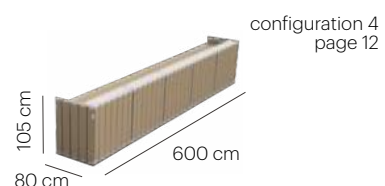

U-BAR BOX
BUILDING
INSTRUCTION

UNIQUE CLICK SYSTEM

The Creative Elements U-Bar box offers multiple configurations from 1,2 m up to 6 m bar. Because of its **unique click system, so no tools or screws required for installation.**

SETUPS | U-BAR BOX

1 box offers multiple configurations from 1,2 m up to 6 m bar.

BOX CONTENTS

Items

	5x CE-0130 Bar long panel 115x105 cm 13,80kg Original White / Grey		4x CE-0146 Connector straight 115x105 cm 3,90 kg
	4x CE-0131 Bar short panel 80x105 cm 9,60 kg Original White / Grey		1x CE-0132 Corner connector right 115x105 cm 4,85 kg
	5x CE-0008 Top panel 115x74 cm 9,15 kg		1x CE-0133 Corner connector left 115x105 cm 4,85 kg
	5x CE-0148 Bar support frame 115x90 cm 6,20 kg		1x CE-0162 Transport box 1.35 120x100x135 cm 65 kg
	6x CE-0116 Bartop metal 115x22x15 cm 4,50 kg		

Transport packaging

Weight
308 kg

Dimensions (LxWxH)
120x100x135 cm

EASY INSTALLATION

The Creative Elements U-Bar box's easy installation is shown on following images. Choose a configuration from following pages and create your favorite setup.

CONFIGURATION 1

PANELS USED IN THIS CONFIGURATION:

- 5x CE-0130 Bar long panel 115x105 cm
- 4x CE-0131 Bar short panel 80x105 cm
- 5x CE-0008 Top panel 115x74 cm
- 5x CE-0148 Bar support frame 115x90 cm
- 5x CE-0116 Bar top metal 115x22x15 cm
- 2x CE-0146 Connector straight 115x105 cm
- 1x CE-0132 Corner connector right 115x105 cm
- 1x CE-0133 Corner connector left 115x105 cm