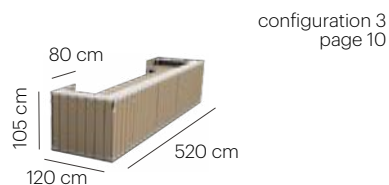

U-BAR BOX
BUILDING
INSTRUCTION

UNIQUE CLICK SYSTEM

The Creative Elements U-Bar box offers multiple configurations from 1,2 m up to 6 m bar. Because of its **unique click system, so no tools or screws required for installation.**

SETUPS | U-BAR BOX

1 box offers multiple configurations from 1,2 m up to 6 m bar.

BOX CONTENTS

Items

	5x CE-0130 Bar long panel 115x105 cm 13,80kg Original White / Grey		4x CE-0146 Connector straight 115x105 cm 3,90 kg
	4x CE-0131 Bar short panel 80x105 cm 9,60 kg Original White / Grey		1x CE-0132 Corner connector right 115x105 cm 4,85 kg
	5x CE-0008 Top panel 115x74 cm 9,15 kg		1x CE-0133 Corner connector left 115x105 cm 4,85 kg
	5x CE-0148 Bar support frame 115x90 cm 6,20 kg		1x CE-0162 Transport box 1.35 120x100x135 cm 65 kg
	6x CE-0116 Bartop metal 115x22x15 cm 4,50 kg		

Transport packaging

Weight
308 kg

Dimensions (LxWxH)
120x100x135 cm

EASY INSTALLATION

The Creative Elements U-Bar box's easy installation is shown on following images. Choose a configuration from following pages and create your favorite setup.

CONFIGURATION 1

PANELS USED IN THIS CONFIGURATION:

- 5x CE-0130 Bar long panel 115x105 cm
- 4x CE-0131 Bar short panel 80x105 cm
- 5x CE-0008 Top panel 115x74 cm
- 5x CE-0148 Bar support frame 115x90 cm
- 5x CE-0116 Bar top metal 115x22x15 cm
- 2x CE-0146 Connector straight 115x105 cm
- 1x CE-0132 Corner connector right 115x105 cm
- 1x CE-0133 Corner connector left 115x105 cm